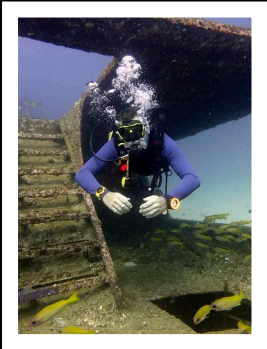

SPECIALITY COURSES

Extend your knowledges, improve your skills and see more of the underwater world.

Wreck - 2 days

PPB - 1 day

Night - 2 days

Photography - 1 day
Fish ID - 1 day

Self-reliant - 1 or 2 days

Deep - 2 days

1 FULL DAY TRIP - 3 BOAT DIVES : 9200 THB

2 FULL DAY TRIPS - 6 BOAT DIVES : 12300 THB

This full day trip includes:

- Pick up and transfer from/to Chalong, Kata, Rawai, Karon, Patong area
- 3 boat dives
- Full equipment
- PADI Instructor
- Speciality manual or e-learning and certification
- Breakfast, lunch, snacks, soft drinks, coffee, tea, water
- Dive insurance