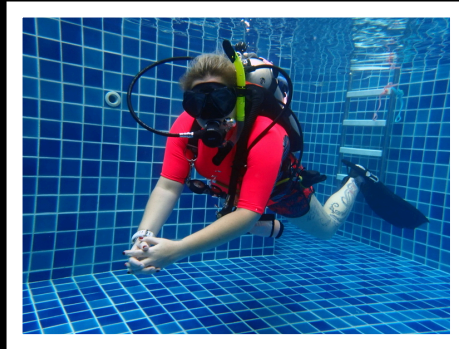

SPECIALITY COURSES

Extend your knowledges, improve your skills and see more of the underwater world.

Wreck - 2 days

PPB - 1 day

Night - 2 days

Photography - 1 day
Fish ID - 1 day

Self-reliant - 1 or 2 days

Deep - 2 days

1 FULL DAY TRIP - 3 BOAT DIVES : 9200 THB

2 FULL DAY TRIPS - 6 BOAT DIVES : 12300 THB

This full day trip includes:

- Pick up and transfer from/to Chalong, Kata, Rawai, Karon, Patong area
- 3 boat dives
- Full equipment
- PADI Instructor
- Speciality manual or e-learning and certification
- Breakfast, lunch, snacks, soft drinks, coffee, tea, water
- Dive insurance